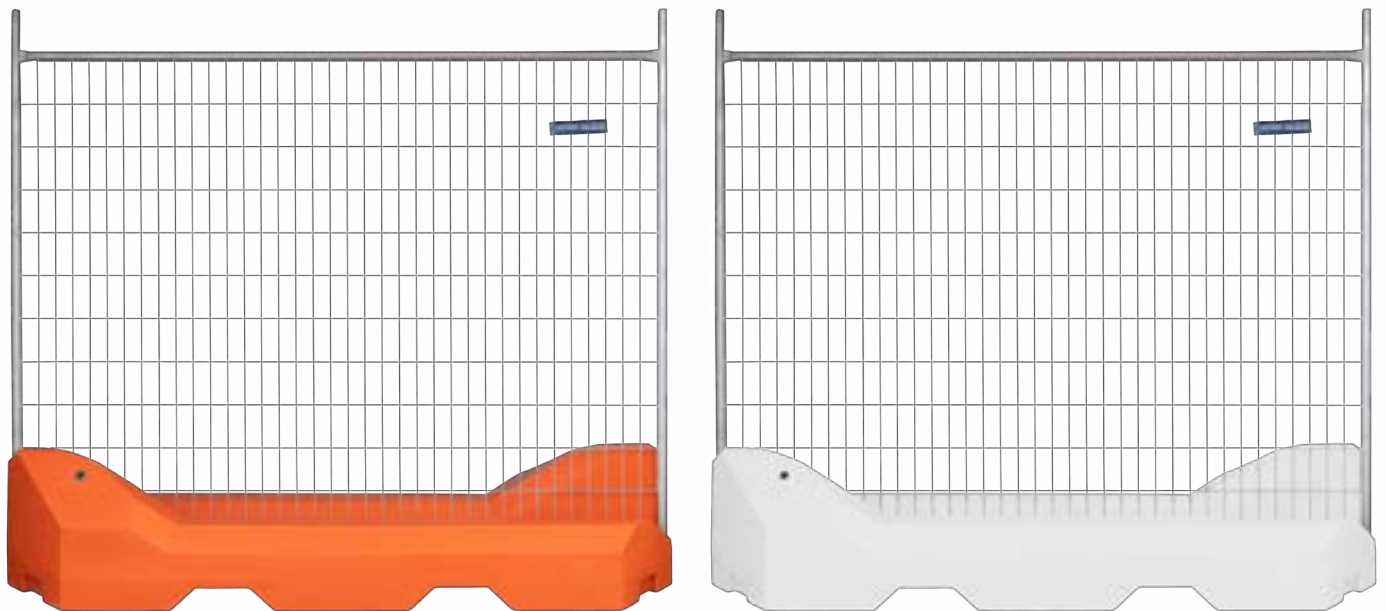

Trafix 2400

Water Filled Fence Weight

SKU: 14-WFWBR / 14-WFWBW

Trafix 2400 Water Filled Fence Weight, designed to meet Australian Standards for temporary fencing. Easy to install, lightweight when empty, cost effective to transport and narrow width. These fence weights are Australian made, UV resistant, made of recycled material (red) and can be used in both 180 degree and 90 degree applications. Designed to suit our 2000 series standard (01-2300) and heavy duty (01-2700) panels.

General Information

Product Code	14-WFWBR / 14-WFWBW
Brand	Fortress Fencing / Trafix
Category	Fortress Fencing

Material & Construction

Material	25% recycled material (red) Recyclable - eco friendly
Finish	UV Stabilised

Product Dimensions

Filler / Drain	70mm / 50mm
Length	2400mm
Width	565mm
Height	500mm
Weight	18kg - Empty 280kg - Full

Packaging

Bundle in packs of 16

16 Pack Size: 2400mm (L) x 1150mm (W) x 2600mm (H)