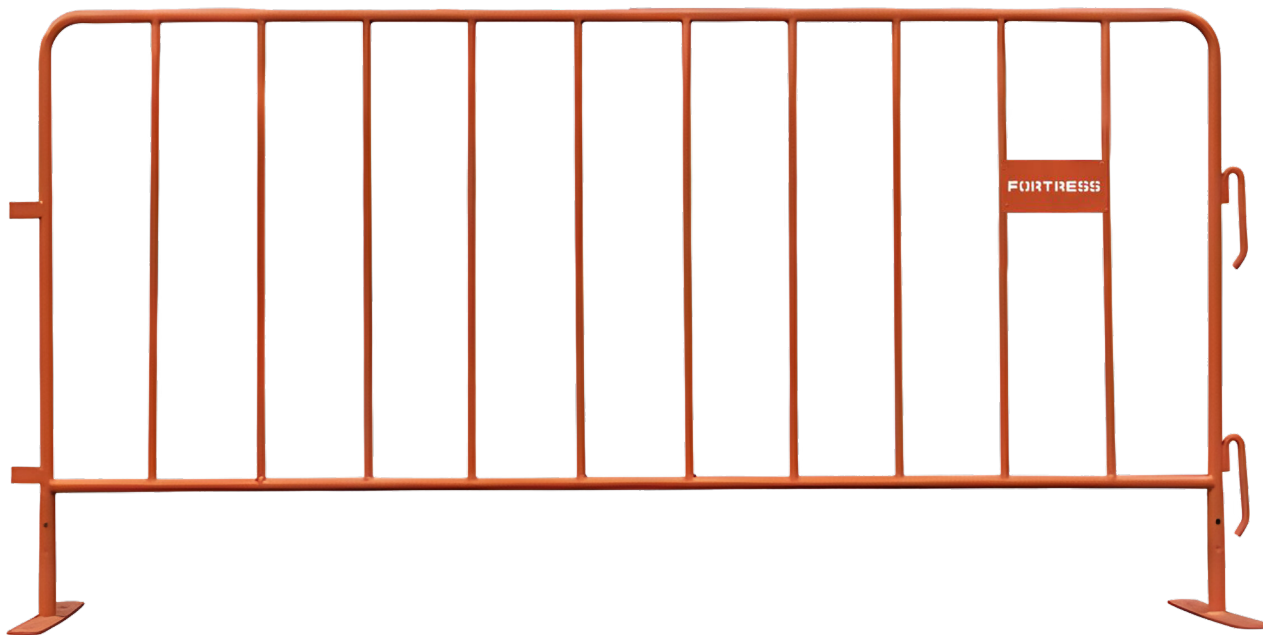

# Crowd Control Barrier

Orange Powdercoat Finish

SKU: 03-10000

Fortress Fencing Steel Crowd Control Barriers are lightweight, fast and easy to install. Available in both silver galvanised and orange, as well as alternate colours blue, yellow, green and red for specific applications. Removable feet for stacking, transport and alternate installations. Bolt down optional. Gates also available for pedestrian site entry.

## General Information

Product Code	03-10000
Brand	Fortress Fencing
Category	Crowd Control

## Material & Construction

Material	Carbon Steel Pre-Galvanised
Finish	Orange Powdercoat

## Product Dimensions

Length	2260mm
Height	1100mm
Width	490mm (with feet)
Frame	25mm outer frame tube 16mm inner frame tube
Weight	11kg